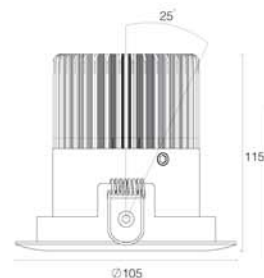

Anbauleuchte
DOWNLIGHT MINI 22W LED

lieferbar in:
 weiss
 schwarz
 chrom
 Alu gebürstet

22W
Power

500mA
Constant current

up to 1850lm
Lumen

Product Information	CRI	>90 Ra		
	CCT	2700 K	3000 K	4000 K
	Hot Lumen	1540 lm	1610 lm	1850 lm
	LED Efficacy	TBD*	TBD*	TBD*
	System Power	22 W		
	LOR	TBD*	TBD*	TBD*
	LED Module	G17 LED included		
	Driver	DC 500mA dimmable driver included		
	Reflector	32 ° included		

	Inclusive			Exclusive (On Request)	
	NO.	Description	Quantity		Description
Accessories	1.	DC 500mA Tridonic dimmable driver Leading Edge / Trailing Edge 1-10V	1		Reflector 16° for 22W LED spot
	2.	LED module	1		
	3.	Reflector 30 °	1		