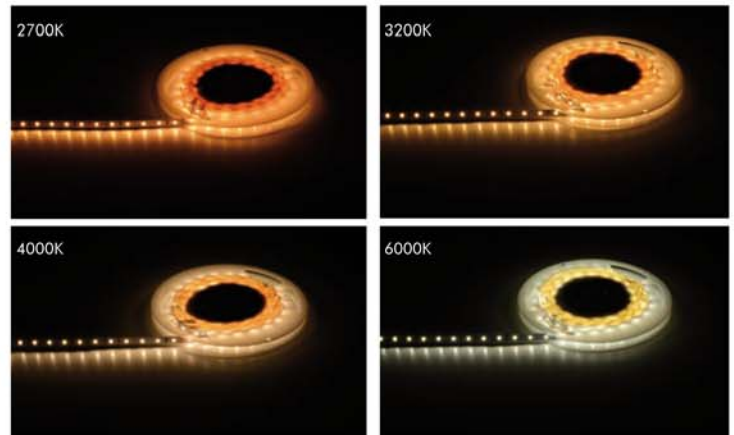

Product Information	LED/m	60 LED/m
	Power/m	7.2 W/m
	Input Voltage	DC 24 V
	Input Current	0.3A/m
	Cutable Length	6 LEDs (100mm)
	Reel Length	5 meter
	Width	8 mm
	Max. Connection Length	10 m

Photometric Information	CCT (K)	2700K	3200K	4000K	6000K
	Lumen/m	566lm	581lm	596lm	612lm
	CRI (Ra)	>80Ra	>80Ra	>80Ra	>80Ra
	Beam Angle	120 °	120 °	120 °	120 °