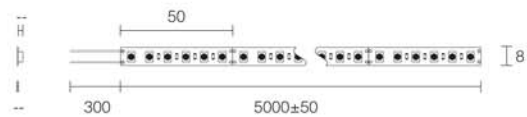

Article Number	Product Name	CCT(K)	CRI(Ra)	Lumen	Power	Voltage	Cutable Length	Reel Length
LED strip	warm white 120LED/m 14.4W/m	2700K	>80Ra	1137 lm/m	14.4 W/m	24 V	6 LEDs (50mm)	5 meter
LED strip	warm white 120LED/m 14.4W/m	3200K	>80Ra	1162 lm/m	14.4 W/m	24 V	6 LEDs (50mm)	5 meter
LED strip	natural white 120LED/m 14.4W/m	4000K	>80Ra	1198 lm/m	14.4 W/m	24 V	6 LEDs (50mm)	5 meter
LED strip	cool white 120LED/m 14.4W/m	6000K	>80Ra	1224 lm/m	14.4 W/m	24 V	6 LEDs (50mm)	5 meter

Rolle selbstklebend

LED STRIP DOUBLE 28,8W

object & store.
RETAIL LIGHTING SOLUTIONS

28.8
W/m
Power

up to
2244
lm/m
Lumen Output

2700K
3200K
4000K
6000K
CCT

Product Information	LED/m	120 LED/m
	Power/m	28.8 W/m
	Input Voltage	DC 24 V
	Input Current	1.2A/m
	Cuttable Length	6 LEDs (50mm)
	Reel Length	5 meter
	Width	8 mm
	Max. Connection Length	5 m

Photometric Information	CCT (K)	2700K	3200K	4000K	6000K
	Lumen/m	2085lm	2131lm	2198lm	2244lm
	CRI (Ra)	>80Ra	>80Ra	>80Ra	>80Ra
	Beam Angle	120°	120°	120°	120°

* It is advised to supply the LED strip with 20% extra power.
Only use strips in combination with a suitable aluminium profile.