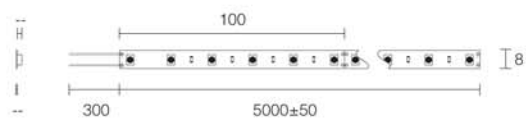

Rolle selbstklebend
LED STRIP 14,4W

14.4
W/m

Power

up to
1122
lm/m

Lumen Output

2700K
3200K
4000K
6000K

CCT

Product Information	LED/m	60 LED/m
	Power/m	14.4 W/m
	Input Voltage	DC 24 V
	Input Current	0.6A/m
	Cutable Length	6 LEDs (100mm)
	Reel Length	5 meter
	Width	8 mm
	Max. Connection Length	7.5 m

Photometric Information	CCT (K)	2700K	3200K	4000K	6000K
	Lumen/m	1040lm	1065lm	1096lm	1122lm
	CRI (Ra)	>80Ra	>80Ra	>80Ra	>80Ra
	Beam Angle	120°	120°	120°	120°

* It is advised to supply the LED strip with 20% extra power.
 Only use strips in combination with a suitable aluminium profile.