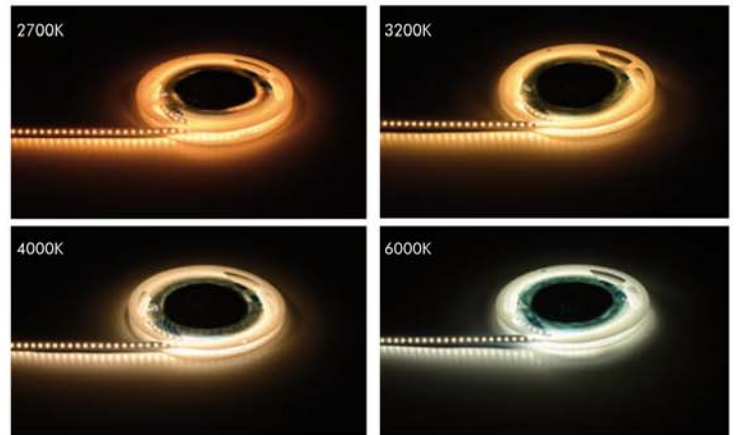

Rolle selbstklebend
LED STRIP 14,4W

14.4
W/m

Power

up to
1122
lm/m

Lumen Output

2700K
3200K
4000K
6000K

CCT

Product Information	LED/m	60 LED/m
	Power/m	14.4 W/m
	Input Voltage	DC 24 V
	Input Current	0.6A/m
	Cutable Length	6 LEDs (100mm)
	Reel Length	5 meter
	Width	8 mm
	Max. Connection Length	7.5 m

Article Number	Product Name	CCT(K)	CRI(Ra)	Lumen	Power	Voltage	Cutable Length	Reel Length
LED strip	warm white 120LED/m 14.4W/m	2700K	>80Ra	1137 lm/m	14.4 W/m	24 V	6 LEDs (50mm)	5 meter
LED strip	warm white 120LED/m 14.4W/m	3200K	>80Ra	1162 lm/m	14.4 W/m	24 V	6 LEDs (50mm)	5 meter
LED strip	natural white 120LED/m 14.4W/m	4000K	>80Ra	1198 lm/m	14.4 W/m	24 V	6 LEDs (50mm)	5 meter
LED strip	cool white 120LED/m 14.4W/m	6000K	>80Ra	1224 lm/m	14.4 W/m	24 V	6 LEDs (50mm)	5 meter

Rolle selbstklebend

LED STRIP DOUBLE 28,8W

object & store.
RETAIL LIGHTING SOLUTIONS

28.8
W/m
Power

up to
2244
lm/m
Lumen Output

2700K
3200K
4000K
6000K
CCT

Product Information	LED/m	120 LED/m
	Power/m	28.8 W/m
	Input Voltage	DC 24 V
	Input Current	1.2A/m
	Cuttable Length	6 LEDs (50mm)
	Reel Length	5 meter
	Width	8 mm
	Max. Connection Length	5 m

Photometric Information	CCT (K)	2700K	3200K	4000K	6000K
	Lumen/m	2085lm	2131lm	2198lm	2244lm
	CRI (Ra)	>80Ra	>80Ra	>80Ra	>80Ra
	Beam Angle	120°	120°	120°	120°

* It is advised to supply the LED strip with 20% extra power.
Only use strips in combination with a suitable aluminium profile.