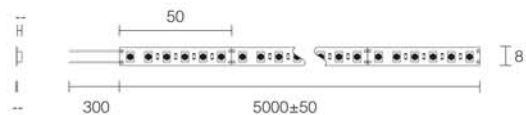

Product Name	CCT(K)	CRI(Ra)	Lumen	Power	Voltage	Cutable Length	Reel Length
LED strip warm white 60LED/m 14.4W/m	2700K	>80Ra	1040 lm/m	14.4 W/m	24 V	6 LEDs (100mm)	5 meter
LED strip warm white 60LED/m 14.4W/m	3200K	>80Ra	1065 lm/m	14.4 W/m	24 V	6 LEDs (100mm)	5 meter
LED strip natural white 60LED/m 14.4W/m	4000K	>80Ra	1096 lm/m	14.4 W/m	24 V	6 LEDs (100mm)	5 meter
LED strip cool white 60LED/m 14.4W/m	6000K	>80Ra	1122 lm/m	14.4 W/m	24 V	6 LEDs (100mm)	5 meter

Rolle selbstklebend

LED STRIP DOUBLE 14,4W

object & store.
RETAIL LIGHTING SOLUTIONS

doppelt soviel LED's /m

14.4
W/m
Power

up to **1224**
lm/m
Lumen Output

2700K
3200K
4000K
6000K
CCT

Product Information	LED/m	120 LED/m
	Power/m	14.4 W/m
	Input Voltage	DC 24 V
	Input Current	0.6A/m
	Cutable Length	6 LEDs (50mm)
	Reel Length	5 meter
	Width	8 mm
	Max. Connection Length	7.5 m

Photometric Information	CCT (K)	2700K	3200K	4000K	6000K
	Lumen/m	1137lm	1162lm	1198lm	1224lm
	CRI (Ra)	>80Ra	>80Ra	>80Ra	>80Ra
	Beam Angle	120°	120°	120°	120°

* It is advised to supply the LED strip with 20% extra power.
Only use strips in combination with a suitable aluminium profile.