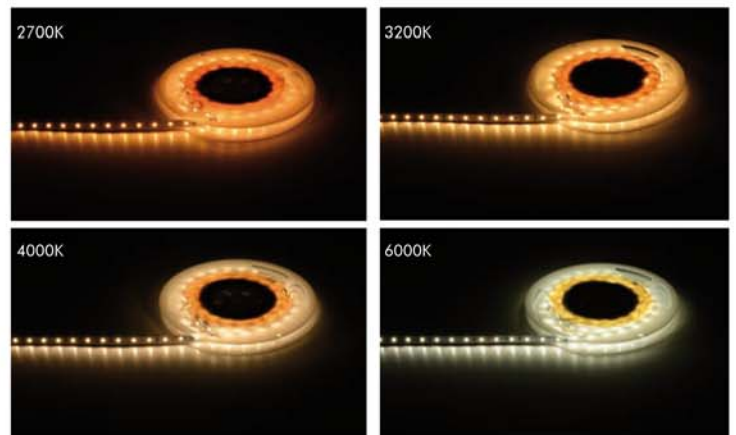

Rolle selbstklebend
LED STRIP 14,4W

14.4
W/m

Power

up to
1122
lm/m

Lumen Output

2700K
3200K
4000K
6000K

CCT

Product Information	LED/m	60 LED/m
	Power/m	14.4 W/m
	Input Voltage	DC 24 V
	Input Current	0.6A/m
	Cutable Length	6 LEDs (100mm)
	Reel Length	5 meter
	Width	8 mm
	Max. Connection Length	7.5 m

Photometric Information	CCT (K)	2700K	3200K	4000K	6000K
	Lumen/m	1040lm	1065lm	1096lm	1122lm
	CRI (Ra)	>80Ra	>80Ra	>80Ra	>80Ra
	Beam Angle	120°	120°	120°	120°

* It is advised to supply the LED strip with 20% extra power.
 Only use strips in combination with a suitable aluminium profile.

Product Name	CCT(K)	CRI(Ra)	Lumen	Power	Voltage	Cutable Length	Reel Length
LED strip warm white 60LED/m 14.4W/m	2700K	>80Ra	1040 lm/m	14.4 W/m	24 V	6 LEDs (100mm)	5 meter
LED strip warm white 60LED/m 14.4W/m	3200K	>80Ra	1065 lm/m	14.4 W/m	24 V	6 LEDs (100mm)	5 meter
LED strip natural white 60LED/m 14.4W/m	4000K	>80Ra	1096 lm/m	14.4 W/m	24 V	6 LEDs (100mm)	5 meter
LED strip cool white 60LED/m 14.4W/m	6000K	>80Ra	1122 lm/m	14.4 W/m	24 V	6 LEDs (100mm)	5 meter

Rolle selbstklebend

LED STRIP DOUBLE 14,4W

object & store.
RETAIL LIGHTING SOLUTIONS

doppelt soviel LED's /m

14.4
W/m
Power

up to **1224**
lm/m
Lumen Output

2700K
3200K
4000K
6000K
CCT

Product Information	LED/m	120 LED/m
	Power/m	14.4 W/m
	Input Voltage	DC 24 V
	Input Current	0.6A/m
	Cutable Length	6 LEDs (50mm)
	Reel Length	5 meter
	Width	8 mm
	Max. Connection Length	7.5 m