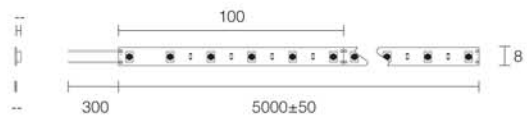

* It is advised to supply the LED strip with 20% extra power.
Only use strips in combination with a suitable aluminium profile.

Accessories	Inclusive			Exclusive (On Request)	
	NO.	Description	Quantity	Article No.	Description
	1.	3M tape	5m / reel		LED drivers CV and controllers
	2.	Live end with cable	1		LED profile
	3.	Dead end with cable	1		

Article Number	Product Name	CCT(K)	CRI(Ra)	Lumen	Power	Voltage	Cutable Length	Reel Length
LED	warm white 60LED/m 7.2W/m	2700K	>80Ra	566 lm/m	7.2 W/m	24 V	6 LEDs (100mm)	5 meter
LED	warm white 60LED/m 7.2W/m	3200K	>80Ra	581 lm/m	7.2 W/m	24 V	6 LEDs (100mm)	5 meter
LED	natural white 60LED/m 7.2W/m	4000K	>80Ra	596 lm/m	7.2 W/m	24 V	6 LEDs (100mm)	5 meter
LED	cool white 60LED/m 7.2W/m	6000K	>80Ra	612 lm/m	7.2 W/m	24 V	6 LEDs (100mm)	5 meter