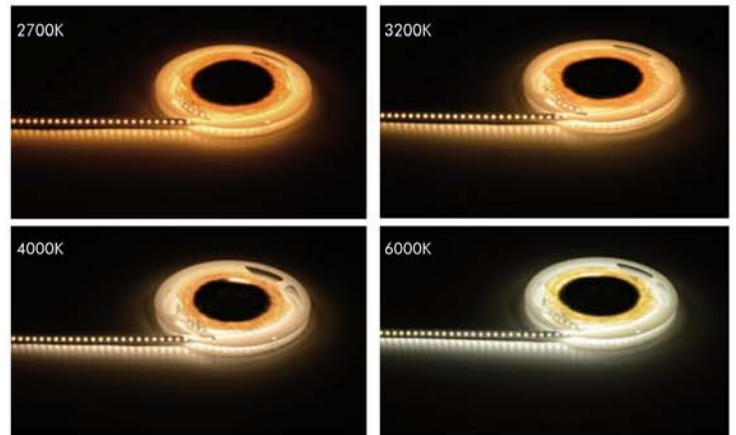

Rolle selbstklebend
LED STRIP 14,4W

14.4
W/m

Power

up to
1122
lm/m

Lumen Output

2700K
3200K
4000K
6000K

CCT

Product Information	LED/m	60 LED/m
	Power/m	14.4 W/m
	Input Voltage	DC 24 V
	Input Current	0.6A/m
	Cutable Length	6 LEDs (100mm)
	Reel Length	5 meter
	Width	8 mm
	Max. Connection Length	7.5 m

Product Name	CCT(K)	CRI(Ra)	Lumen	Power	Voltage	Cutable Length	Reel Length
LED strip warm white 60LED/m 14.4W/m	2700K	>80Ra	1040 lm/m	14.4 W/m	24 V	6 LEDs (100mm)	5 meter
LED strip warm white 60LED/m 14.4W/m	3200K	>80Ra	1065 lm/m	14.4 W/m	24 V	6 LEDs (100mm)	5 meter
LED strip natural white 60LED/m 14.4W/m	4000K	>80Ra	1096 lm/m	14.4 W/m	24 V	6 LEDs (100mm)	5 meter
LED strip cool white 60LED/m 14.4W/m	6000K	>80Ra	1122 lm/m	14.4 W/m	24 V	6 LEDs (100mm)	5 meter

Rolle selbstklebend

LED STRIP DOUBLE 14,4W

object & store.
RETAIL LIGHTING SOLUTIONS

doppelt soviel LED's /m

14.4
W/m
Power

up to **1224**
lm/m
Lumen Output

2700K
3200K
4000K
6000K
CCT

Product Information	LED/m	120 LED/m
	Power/m	14.4 W/m
	Input Voltage	DC 24 V
	Input Current	0.6A/m
	Cutable Length	6 LEDs (50mm)
	Reel Length	5 meter
	Width	8 mm
	Max. Connection Length	7.5 m

Photometric Information	CCT (K)	2700K	3200K	4000K	6000K
	Lumen/m	1137lm	1162lm	1198lm	1224lm
	CRI (Ra)	>80Ra	>80Ra	>80Ra	>80Ra
	Beam Angle	120°	120°	120°	120°

* It is advised to supply the LED strip with 20% extra power.
Only use strips in combination with a suitable aluminium profile.