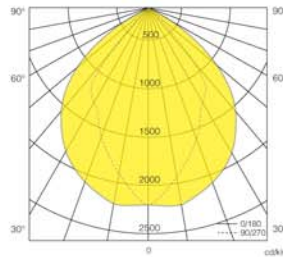

# CLASSIC LED

Jetzt alte Technik raus  
und neue rein!

42W

Power

2964lm  
3294lm

Lumen

3000K  
4000K

CCT

**FOOD**  
fresh

Available on request

RoHS

60°

IP 20

0.1m

Product Information	CCT	3000K	4000K
	Lumen Output	2964 lm	3294 lm
	Module Power	42W	
	System Power	45W	
	Input Current	1050 mA	
	Driver	1050mA Driver (included)	
	CRI	>80	
	Optical System	72° x 98°	