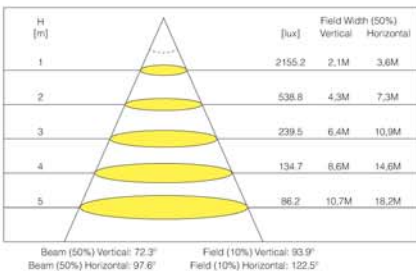

# CLASSIC LED

Jetzt alte Technik raus  
und neue rein!

42W

Power

2964lm  
3294lm

Lumen

3000K  
4000K

CCT

**FOOD**  
fresh

Available on request

RoHS

60°

IP 20

0.1m

Product Information	CCT	3000K	4000K
	Lumen Output	2964 lm	3294 lm
	Module Power	42W	
	System Power	45W	
	Input Current	1050 mA	
	Driver	1050mA Driver (included)	
	CRI	>80	
	Optical System	72° x 98°	