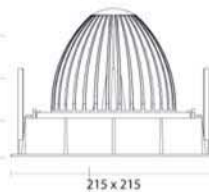

Kardanischer Einbaustrahler ein - zwei - dreiflammig

REFLEX 1 - 2 - 3 LED

AVAILABLE ON REQUEST

1-Lamp	Cutout Size	 205*195mm
2-Lamp	Cutout Size	 205*370mm
3-Lamp	Cutout Size	 205*540mm

Lumen

CRI

CCT

Product Information	LED Type	Fortimo SLM3000 G4		Fortimo SLM4500 G4	
	CCT	3000K	4000K	3000K	4000K
	Lumen Output	2354 lm	2513 lm	3767 lm	4000 lm
	System Power	31 W	31 W	45 W	45 W
	System Efficacy	Up to 89 lm/W			
	LOR	Up to 85%			
	CRI	>80Ra			
	Driver Input Voltage	230V AC			
	Driver	Xitanium Philips non-dimmable driver / Osram OTe 1150mA non-dimmable driver			
	Optical System	38 ° Reflector			