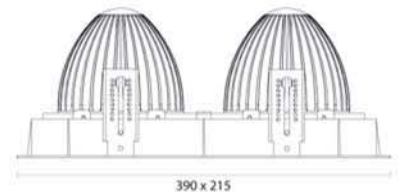

Kardanischer Einbaustrahler ein - zwei - dreiflammig

REFLEX 1 - 2 - 3 LED

AVAILABLE ON REQUEST

1-Lamp	Cutout Size	 205*195mm
2-Lamp	Cutout Size	 205*370mm
3-Lamp	Cutout Size	 205*540mm

Lumen

CRI

CCT

Product Information	LED Type	Fortimo SLM3000 G4		Fortimo SLM4500 G4	
	CCT	3000K	4000K	3000K	4000K
	Lumen Output	2354 lm	2513 lm	3767 lm	4000 lm
	System Power	31 W	31 W	45 W	45 W
	System Efficacy	Up to 89 lm/W			
	LOR	Up to 85%			
	CRI	>80Ra			
	Driver Input Voltage	230V AC			
	Driver	Xitanium Philips non-dimmable driver / Osram OTe 1150mA non-dimmable driver			
	Optical System	38 ° Reflector			