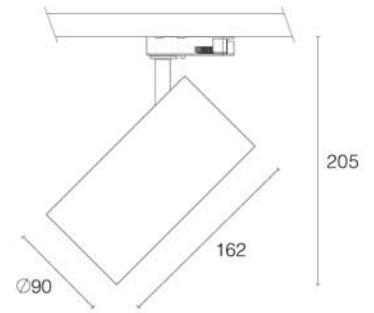

mini 27W

Product Name	Power	Color	LED Lumen	CCT	CRI	Cooling	LED Power	Reflector
3-Phase Track Light	7W	Grey	674lm	2700K	>90Ra	Passive	6W	33°
3-Phase Track Light	7W	Grey	722lm	3000K	>90Ra	Passive	6W	33°
3-Phase Track Light	7W	Grey	775lm	4000K	>90Ra	Passive	6W	33°
3-Phase Track Light	7W	White	674lm	2700K	>90Ra	Passive	6W	33°
3-Phase Track Light	7W	White	722lm	3000K	>90Ra	Passive	6W	33°
3-Phase Track Light	7W	White	775lm	4000K	>90Ra	Passive	6W	33°
3-Phase Track Light	7W	Black	674lm	2700K	>90Ra	Passive	6W	33°
3-Phase Track Light	7W	Black	722lm	3000K	>90Ra	Passive	6W	33°
3-Phase Track Light	7W	Black	775lm	4000K	>90Ra	Passive	6W	33°
3-Phase Track Light	15W	Grey	1393lm	2700K	>90Ra	Passive	12W	33°
3-Phase Track Light	15W	Grey	1440lm	3000K	>90Ra	Passive	12W	33°
3-Phase Track Light	15W	Grey	1561lm	4000K	>90Ra	Passive	12W	33°
3-Phase Track Light	15W	White	1393lm	2700K	>90Ra	Passive	12W	33°
3-Phase Track Light	15W	White	1440lm	3000K	>90Ra	Passive	12W	33°
3-Phase Track Light	15W	White	1561lm	4000K	>90Ra	Passive	12W	33°
3-Phase Track Light	15W	Black	1393lm	2700K	>90Ra	Passive	12W	33°
3-Phase Track Light	15W	Black	1440lm	3000K	>90Ra	Passive	12W	33°
3-Phase Track Light	15W	Black	1561lm	4000K	>90Ra	Passive	12W	33°
3-Phase Track Light	27W	Grey	2786lm	2700K	>90Ra	Passive	24W	40°
3-Phase Track Light	27W	Grey	2902lm	3000K	>90Ra	Passive	24W	40°
3-Phase Track Light	27W	Grey	3121lm	4000K	>90Ra	Passive	24W	40°
3-Phase Track Light	27W	White	2786lm	2700K	>90Ra	Passive	24W	40°
3-Phase Track Light	27W	White	2902lm	3000K	>90Ra	Passive	24W	40°
3-Phase Track Light	27W	White	3121lm	4000K	>90Ra	Passive	24W	40°
3-Phase Track Light	27W	Black	2786lm	2700K	>90Ra	Passive	24W	40°
3-Phase Track Light	27W	Black	2902lm	3000K	>90Ra	Passive	24W	40°
3-Phase Track Light	27W	Black	3121lm	4000K	>90Ra	Passive	24W	40°