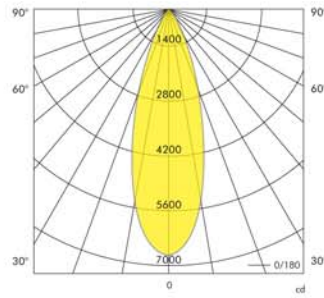

Product Information

System Power	nano 7W			micro 15W			mini 27W					
CRI	>90Ra											
CCT	2700k	3000K	4000k	2700k	3000K	4000k	2700k	3000K	4000k			
LED Lumen	674lm	722lm	775lm	1393lm	1440lm	1561lm	2786lm	2902lm	3121lm			
LED Efficacy	112lm/W	120lm/W	129lm/W	116lm/W	120lm/W	130lm/W	116lm/W	120lm/W	120lm/W			
LOR	>85%											
Driver	180mA Dimmable Driver (included)			350mA Dimmable Driver (included)			700mA Dimmable Driver (included)					
Reflector												
	15°	24°	33° included	50°	15°	24°	33° included	60°	15°	28°	40° included	55°

On Request

Description	
Reflector 15° for	7W
Reflector 24° for	7W
Reflector 50° for	7W
Reflector 15° for	15W
Reflector 24° for	15W
Reflector 60° for	15W

Description	
Reflector 15° for	27W
Reflector 28° for	27W
Reflector 55° for	27W
Front ring black for	7W
Front ring black for	15W
Front ring black for	27W

Schienstrahler RT-X nano - micro - mini

mini 27W 3000K

H [m]	[lux]	Beam (Ø cm)	Field (Ø cm)
1	6777	60	130
2	1694	120	260
3	753	180	380
4	424	230	510
5	271	290	640

Beam (50%) Angle: 33° Field (10%) Angle: 66°