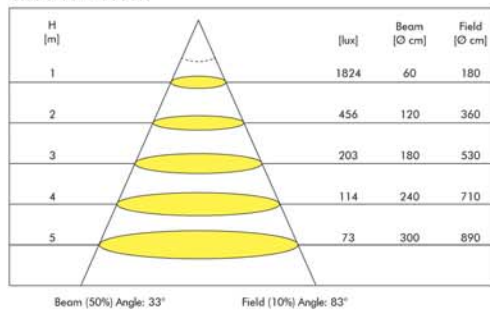

CRI90 16W 3000K

Product Name	Color	LED Lumen	CCT	CRI	Cooling	LED Power	Reflector	Cutout Size
LED spot	CRI90 round tiltable 16W	Chrome	1210lm	2700K	>90Ra	Passive	13W	32° Ø 75mm
LED spot	CRI90 round tiltable 16W	Brushed Alu.	1210lm	2700K	>90Ra	Passive	13W	32° Ø 75mm
LED spot	CRI90 round tiltable 16W	Sandy White	1210lm	2700K	>90Ra	Passive	13W	32° Ø 75mm
LED spot	CRI90 round tiltable 16W	Black	1210lm	2700K	>90Ra	Passive	13W	32° Ø 75mm
LED spot	CRI90 round tiltable 16W	Chrome	1320lm	3000K	>90Ra	Passive	13W	32° Ø 75mm
LED spot	CRI90 round tiltable 16W	Brushed Alu.	1320lm	3000K	>90Ra	Passive	13W	32° Ø 75mm
LED spot	CRI90 round tiltable 16W	Sandy White	1320lm	3000K	>90Ra	Passive	13W	32° Ø 75mm
LED spot	CRI90 round tiltable 16W	Black	1320lm	3000K	>90Ra	Passive	13W	32° Ø 75mm
LED spot	CRI90 round tiltable 16W	Chrome	1490lm	4000K	>90Ra	Passive	13W	32° Ø 75mm
LED spot	CRI90 round tiltable 16W	Brushed Alu.	1490lm	4000K	>90Ra	Passive	13W	32° Ø 75mm
LED spot	CRI90 round tiltable 16W	Sandy White	1490lm	4000K	>90Ra	Passive	13W	32° Ø 75mm
LED spot	CRI90 round tiltable 16W	Black	1490lm	4000K	>90Ra	Passive	13W	32° Ø 75mm

Product List