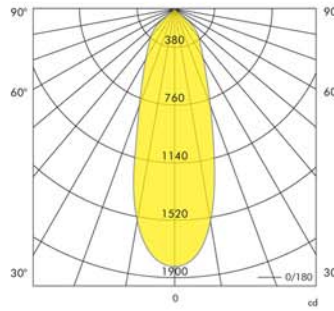

Product Name	Color	LED Lumen	CCT	CRI	Cooling	LED Power	Reflector	Cutout Size
LED spot	CRI90 round tiltable 16W	Chrome	1210lm	2700K	>90Ra	Passive	13W	32° Ø 75mm
LED spot	CRI90 round tiltable 16W	Brushed Alu.	1210lm	2700K	>90Ra	Passive	13W	32° Ø 75mm
LED spot	CRI90 round tiltable 16W	Sandy White	1210lm	2700K	>90Ra	Passive	13W	32° Ø 75mm
LED spot	CRI90 round tiltable 16W	Black	1210lm	2700K	>90Ra	Passive	13W	32° Ø 75mm
LED spot	CRI90 round tiltable 16W	Chrome	1320lm	3000K	>90Ra	Passive	13W	32° Ø 75mm
LED spot	CRI90 round tiltable 16W	Brushed Alu.	1320lm	3000K	>90Ra	Passive	13W	32° Ø 75mm
LED spot	CRI90 round tiltable 16W	Sandy White	1320lm	3000K	>90Ra	Passive	13W	32° Ø 75mm
LED spot	CRI90 round tiltable 16W	Black	1320lm	3000K	>90Ra	Passive	13W	32° Ø 75mm
LED spot	CRI90 round tiltable 16W	Chrome	1490lm	4000K	>90Ra	Passive	13W	32° Ø 75mm
LED spot	CRI90 round tiltable 16W	Brushed Alu.	1490lm	4000K	>90Ra	Passive	13W	32° Ø 75mm
LED spot	CRI90 round tiltable 16W	Sandy White	1490lm	4000K	>90Ra	Passive	13W	32° Ø 75mm
LED spot	CRI90 round tiltable 16W	Black	1490lm	4000K	>90Ra	Passive	13W	32° Ø 75mm

Product List