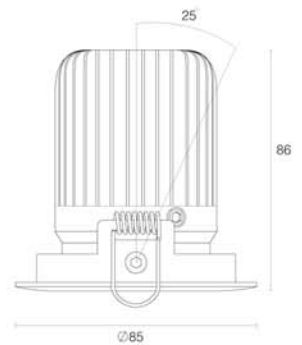

Product Name	Color	LED Lumen	CCT	CRI	Cooling	LED Power	Reflector	Cutout Size
LED spot	CRI90 round tiltable 16W	Chrome	1210lm	2700K	>90Ra	Passive	13W	32° Ø 75mm
LED spot	CRI90 round tiltable 16W	Brushed Alu.	1210lm	2700K	>90Ra	Passive	13W	32° Ø 75mm
LED spot	CRI90 round tiltable 16W	Sandy White	1210lm	2700K	>90Ra	Passive	13W	32° Ø 75mm
LED spot	CRI90 round tiltable 16W	Black	1210lm	2700K	>90Ra	Passive	13W	32° Ø 75mm
LED spot	CRI90 round tiltable 16W	Chrome	1320lm	3000K	>90Ra	Passive	13W	32° Ø 75mm
LED spot	CRI90 round tiltable 16W	Brushed Alu.	1320lm	3000K	>90Ra	Passive	13W	32° Ø 75mm
LED spot	CRI90 round tiltable 16W	Sandy White	1320lm	3000K	>90Ra	Passive	13W	32° Ø 75mm
LED spot	CRI90 round tiltable 16W	Black	1320lm	3000K	>90Ra	Passive	13W	32° Ø 75mm
LED spot	CRI90 round tiltable 16W	Chrome	1490lm	4000K	>90Ra	Passive	13W	32° Ø 75mm
LED spot	CRI90 round tiltable 16W	Brushed Alu.	1490lm	4000K	>90Ra	Passive	13W	32° Ø 75mm
LED spot	CRI90 round tiltable 16W	Sandy White	1490lm	4000K	>90Ra	Passive	13W	32° Ø 75mm
LED spot	CRI90 round tiltable 16W	Black	1490lm	4000K	>90Ra	Passive	13W	32° Ø 75mm

Product List