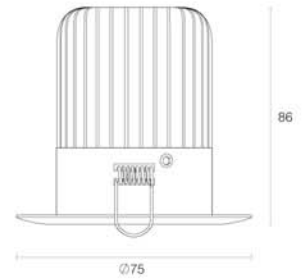

Product Name	Color	LED Lumen	CCT	CRI	Cooling	LED Power	Reflector	Cutout Size
LED spot	CRI90 round fixed 16W	Chrome	1210lm	2700K	>90Ra	Passive	13W	32° Ø 65mm
LED spot	CRI90 round fixed 16W	Brushed Alu.	1210lm	2700K	>90Ra	Passive	13W	32° Ø 65mm
LED spot	CRI90 round fixed 16W	Sandy White	1210lm	2700K	>90Ra	Passive	13W	32° Ø 65mm
LED spot	CRI90 round fixed 16W	Black	1210lm	2700K	>90Ra	Passive	13W	32° Ø 65mm
LED spot	CRI90 round fixed 16W	Chrome	1320lm	3000K	>90Ra	Passive	13W	32° Ø 65mm
LED spot	CRI90 round fixed 16W	Brushed Alu.	1320lm	3000K	>90Ra	Passive	13W	32° Ø 65mm
LED spot	CRI90 round fixed 16W	Sandy White	1320lm	3000K	>90Ra	Passive	13W	32° Ø 65mm
LED spot	CRI90 round fixed 16W	Black	1320lm	3000K	>90Ra	Passive	13W	32° Ø 65mm
LED spot	CRI90 round fixed 16W	Chrome	1490lm	4000K	>90Ra	Passive	13W	32° Ø 65mm
LED spot	CRI90 round fixed 16W	Brushed Alu.	1490lm	4000K	>90Ra	Passive	13W	32° Ø 65mm
LED spot	CRI90 round fixed 16W	Sandy White	1490lm	4000K	>90Ra	Passive	13W	32° Ø 65mm
LED spot	CRI90 round fixed 16W	Black	1490lm	4000K	>90Ra	Passive	13W	32° Ø 65mm

Product List